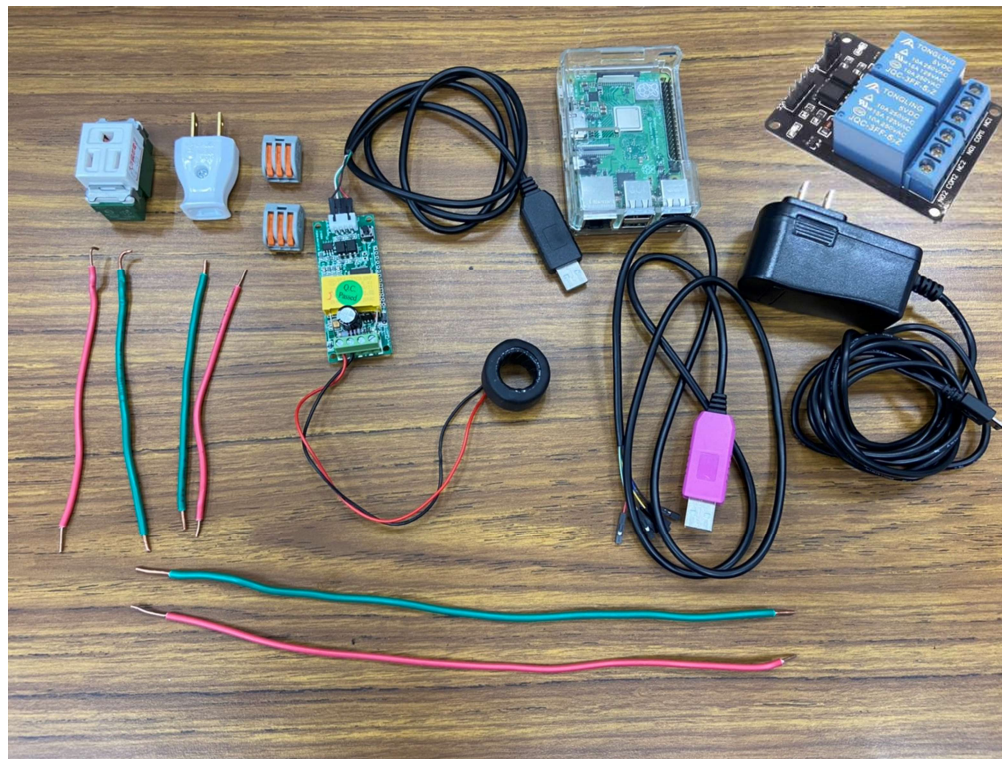

Equipment

Equipment

- Three-hole socket
- Plug
- Quick Connector *2
- PEZM-004t
- Relay
- Raspberry Pi
- Two color wires*n